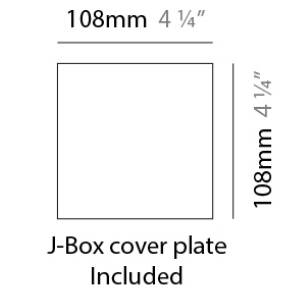

#### PHYSICAL

Shape: Rectangle  
 Length (mm): 128  
 Length (in): 5 1/16  
 Height (mm): 85  
 Height (in): 3 3/8  
 Extension (mm): 117  
 Extension (in): 4 5/8  
 Light Distribution: Direct / Indirect  
 Weight (kg): 1.4  
 Weight (lbs): 3  
 Fixture Finish: SST  
 Fixture Material: Metal

#### RATINGS AND CERTIFICATIONS

Certified By: CSA Certified to UL and CSA Standards  
 IP rating: IP20

128mm 5 1/16"

117mm 4 5/8"

85mm 3 3/8"

#### PHYSICAL

Shape: Rectangle  
 Length (mm): 128  
 Length (in): 5 1/16  
 Height (mm): 85  
 Height (in): 3 3/8  
 Extension (mm): 117  
 Extension (in): 4 5/8  
 Light Distribution: Direct / Indirect  
 Weight (kg): 1.4  
 Weight (lbs): 3  
 Fixture Finish: WHI  
 Fixture Material: Metal

#### PHYSICAL

Shape: Rectangle  
 Length (mm): 253  
 Length (in): 9 <sup>15</sup>/<sub>16</sub>"  
 Height (mm): 85  
 Height (in): 3 <sup>3</sup>/<sub>8</sub>"  
 Extension (mm): 117  
 Extension (in): 4 <sup>5</sup>/<sub>8</sub>"  
 Light Distribution: Direct / Indirect  
 Weight (kg): 1.8  
 Weight (lbs): 4  
 Fixture Finish: SST  
 Fixture Material: Metal